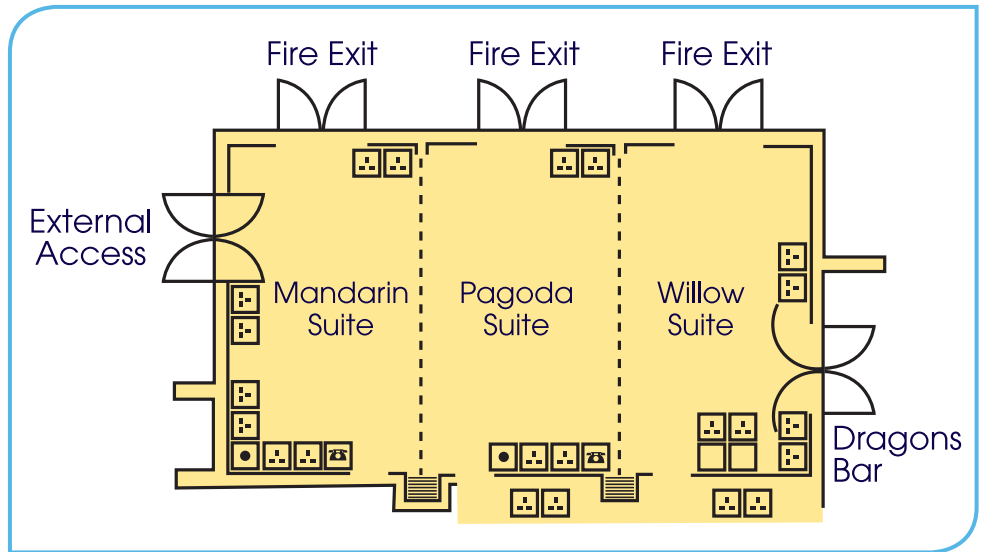

Alton Towers Resort - The Emperor's Suite Technical Specifications

The Emperor's Suite - The Alton Towers Hotel

Key

-  Powerpoints
-  Telephone
-  Switgear
-  Screen Divisions

Dimensions

		Emperor's Suite	Mandarin, Pagoda and Willow
Length	m	18	10
Width	m	10	6
Area	sq. m	180	60
Ceiling	m	3.5	3.5
Access - Internal Door Width	m	1.3	1.3
Internal Door Height	m	2.5	2.5
Internal Door Width	m	2.3	N/A
External Door Height	m	10	N/A

Technical Information

	Emperor's Suite	Mandarin, Pagoda and Willow
Lighting	Natural light, blackout facility. Tungsten/fluorescent light.	Natural light, blackout facility. Tungsten/fluorescent light.
Power	18 sockets and 3 phase. 16 amp and 32 amp.	4 - 8 sockets
Air Conditioning	Yes	Yes
Telephone points	Yes	Yes