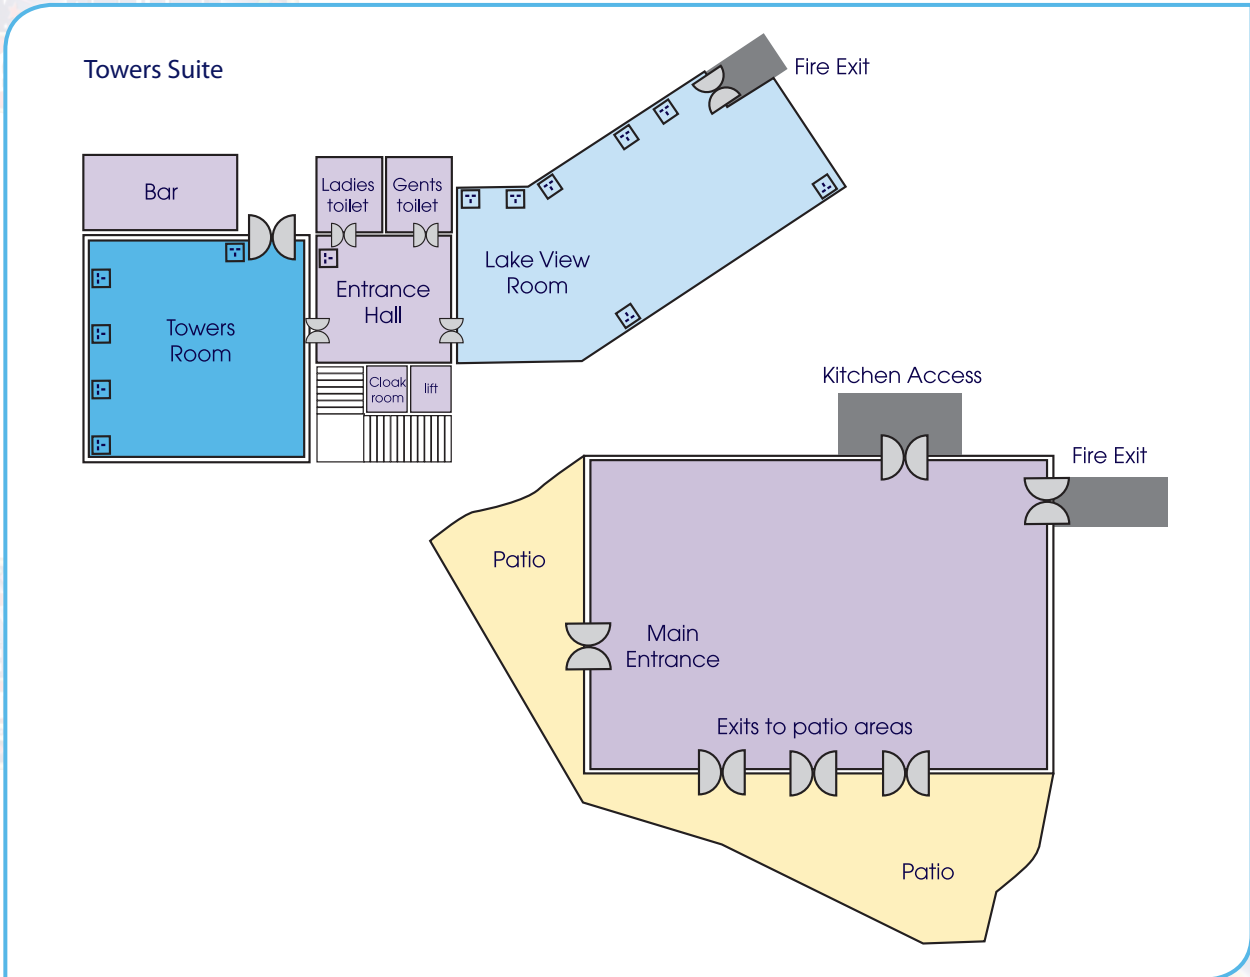

Alton Towers Resort - Theme Park Venues Technical Specifications

Alton Towers Theme Park Venues

Dimensions		Corporate Hospitality Suite	Towers Room	Lake View Room
Length	m	25	10	27
Width	m	20	11.5	8.9
Area	sq. m	500	115	240.3
Ceiling	m	2.4	3.9	2.9